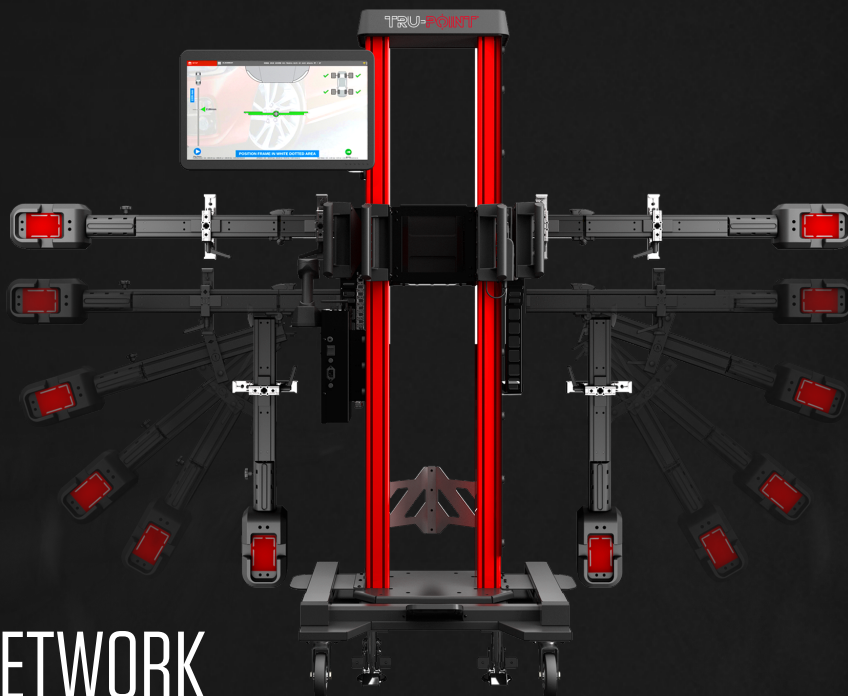

TRU-POINT™

ONE-STOP SOLUTION

RIVIAN

CERTIFIED COLLISION NETWORK

REQUIRED ADAS CALIBRATION EQUIPMENT

TRU-POINT™

TRU-POINT DELUXE KIT | EESE505A

KIT INCLUDES:

- TRU-POINT WITH VIN SCANNER
- AC400 WHEEL CLAMPS
- MOBILE STORAGE CART WITH AC400 CLAMP HANGERS
- DELUXE TARGET SET
  - 14 OEM TARGETS
  - 4 RADAR CONES WITH RADAR STAND
    RAD-01, RAD-02, RAD-03, RAD-07
  - TARGET AUXILIARY BAR

OR

TRU-POINT BASIC KIT | EESE505B

KIT INCLUDES:

- TRU-POINT WITH VIN SCANNER
- AC400 WHEEL CLAMPS

ADD-ON REQUIRED

- EAK0363J76G
  - TARGET AUXILIARY BAR
  - RAD-12 ASSEMBLY (RAD-07 WITH RADAR STAND)

TARGETS

RIVIAN BASE TARGET KIT | EAK0363J76E

REQUIRED FOR ALL RCCC & RCFC

KIT INCLUDES:

- RIV-SC-01 | TARGET WING & LC
- RIV-SC-02 | TARGET 360
- RIV-FC-01 | TARGET FRONT & FOV
- RIV-FC-03 | TARGET FRONT & FOV
- TARGET CART WING & CLIP
- TARGET CART SIDE

RIVIAN FLEET ADD-ON | EAK0363J76F

REQUIRED FOR ALL RCFC

KIT INCLUDES:

- RIV-FC-02 | TARGET EDV STEREO
- RIV-SC-03 | TARGET 360 EXTENSION MATS
- 360 EXTENSION MAT CONNECTORS
- EDV WHEEL CLAMPS

VISIT [MYTRU-POINT.COM](https://mytru-point.com) OR EMAIL [RIVIANCCN@SNAPON.COM](mailto:rivianccn@snapon.com) FOR MORE INFORMATION

JohnBean